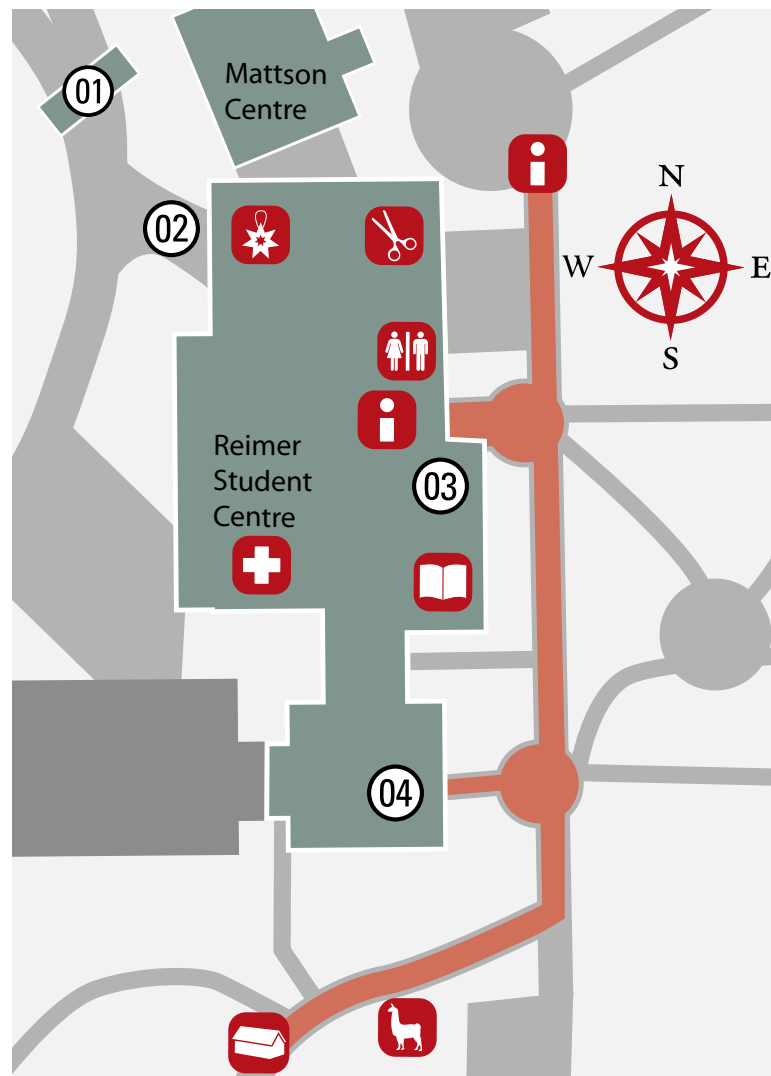

**SATURDAY, DECEMBER 5<sup>TH</sup> 4:00 - 9:00 PM**

4:00 - 9:00 PM	<b>Christmas Craft Fair</b> <b>Face Painting</b> <b>Christmas Photo Booth</b> <b>Children's Activity Centre</b> <b>Adam the Balloon Sculptor</b> (6:00pm - 9:00pm)	Reimer Student Centre
4:00 - 9:00 PM	<b>Petting Zoo</b> <b>Traditional Outdoor Living Nativity</b> <i>(Show Every 1/2 Hour)</i>	See map on reverse
4:00 - 5:00 PM	<b>Bobby Boogaloo</b> <i>Inspiring songs for kids of all ages!</i>	Mainstage
4:00 - 5:00 PM	<b>Maria Whelton</b> <i>Harpist</i>	TWU Bookstore
5:00 - 6:00 PM	<b>Showstoppers</b> <i>A dynamic group of teenagers who love to sing, dance and entertain!</i>	Mainstage
5:00 - 6:00 PM	<b>Max Tell</b> <i>Children's Storyteller</i>	TWU Bookstore
6:00 - 7:00 PM	<b>Jim Bugg</b> <i>Smooth jazz, soul, and rhythm &amp; blues</i>	Mainstage
6:00 - 7:00 PM	<b>Bobby Boogaloo</b> <i>Inspiring songs for kids of all ages!</i>	TWU Bookstore
7:00 - 8:00 PM	<b>MEI Choirs</b>	Mainstage
7:00 - 8:00 PM	<b>Christmas Reading Series</b>	TWU Bookstore
8:00 - 9:00 PM	<b>Trevor Davis</b> <i>Pop, Rock, &amp; Soul</i>	Mainstage

### KEY&LEGEND

- |                                       |                            |
|---------------------------------------|----------------------------|
| ① Welcome Centre & Security           | Children's Activity Centre |
| ② Handicap Parking in RSC underground | Petting Zoo                |
| ③ TWU Bookstore                       | Christmas Readings         |
| ④ Atrium Mainstage                    | Craft Fair                 |
| Information Booth                     | First Aid                  |
| Outdoor Living Nativity               | Main walkway               |