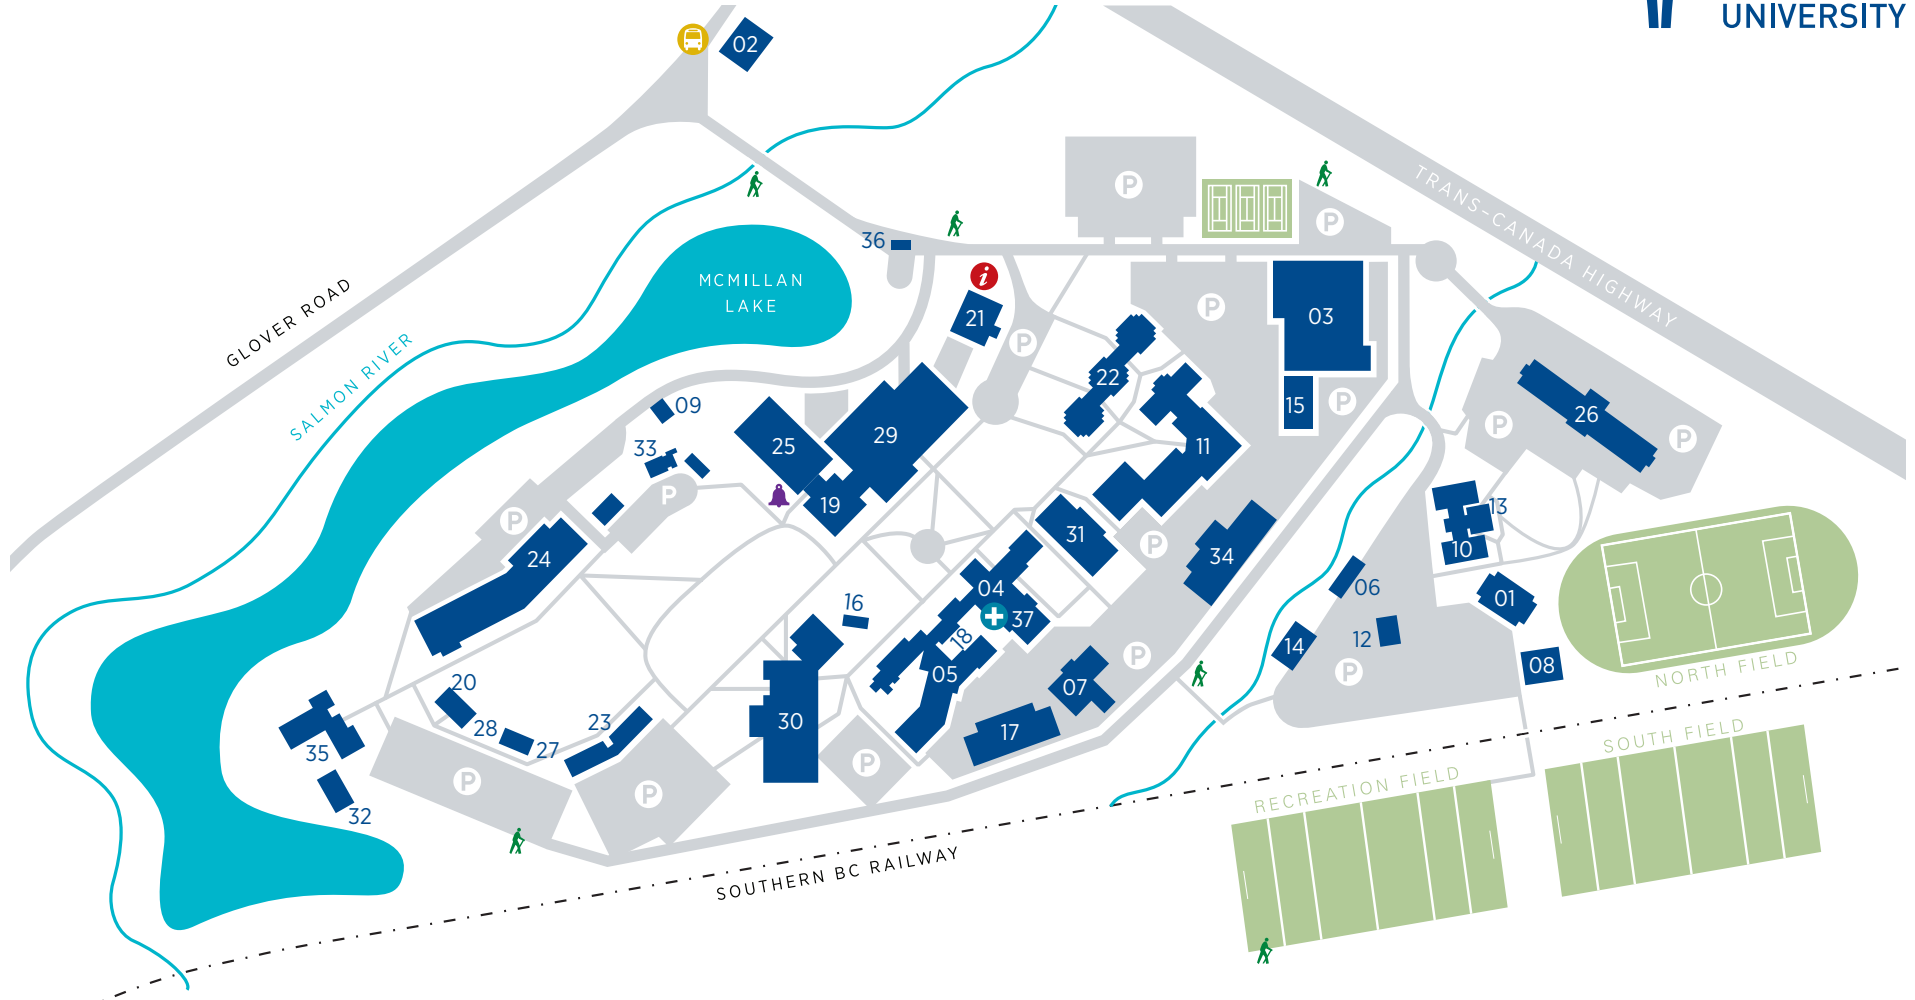

# TWU LANGLEY CAMPUS

- |                               |                                     |                                  |                                  |
|-------------------------------|-------------------------------------|----------------------------------|----------------------------------|
| 1. CANIL Harvest Centre       | 11. Fraser Hall                     | 21. Mattson Centre               | 31. Robson Hall                  |
| 2. Catholic Pacific College   | 12. Fraser River Counselling Centre | 22. McMillan Hall                | 32. School of Education Portable |
| 3. David E. Enarson Gymnasium | 13. Graduate Collegium              | 23. Music Building               | 33. Seal Kap House               |
| 4. Douglas Centre             | 14. Grounds Department              | 24. Neufeld Science Centre       | 34. Skidmore Hall                |
| 5. Douglas Hall               | 15. Gym Portable                    | 25. Norma Marion Alloway Library | 35. Vernon Strombeck Centre      |
| 6. Ezra House                 | 16. Hanson Garden Chapel            | 26. Northwest Building           | 36. Welcome Centre               |
| 7. Facility Services          | 17. Jacobson Hall                   | 27. Portable 1                   | 37. West Coast Collegium         |
| 8. Field House                | 18. Jordan Thiessen Courtyard       | 28. Portable 2                   |                                  |
| 9. Fire Pump House            | 19. Larsen Atrium                   | 29. Reimer Student Centre        |                                  |
| 10. Fosmark Centre            | 20. Marlie Snider Collegium         | 30. Robert N. Thompson Building  |                                  |

- PARKING
- TRAIL ENTRANCE
- CAMPUS INFORMATION
- BELL TOWER
- BUS STOP
- WELLNESS CENTRE