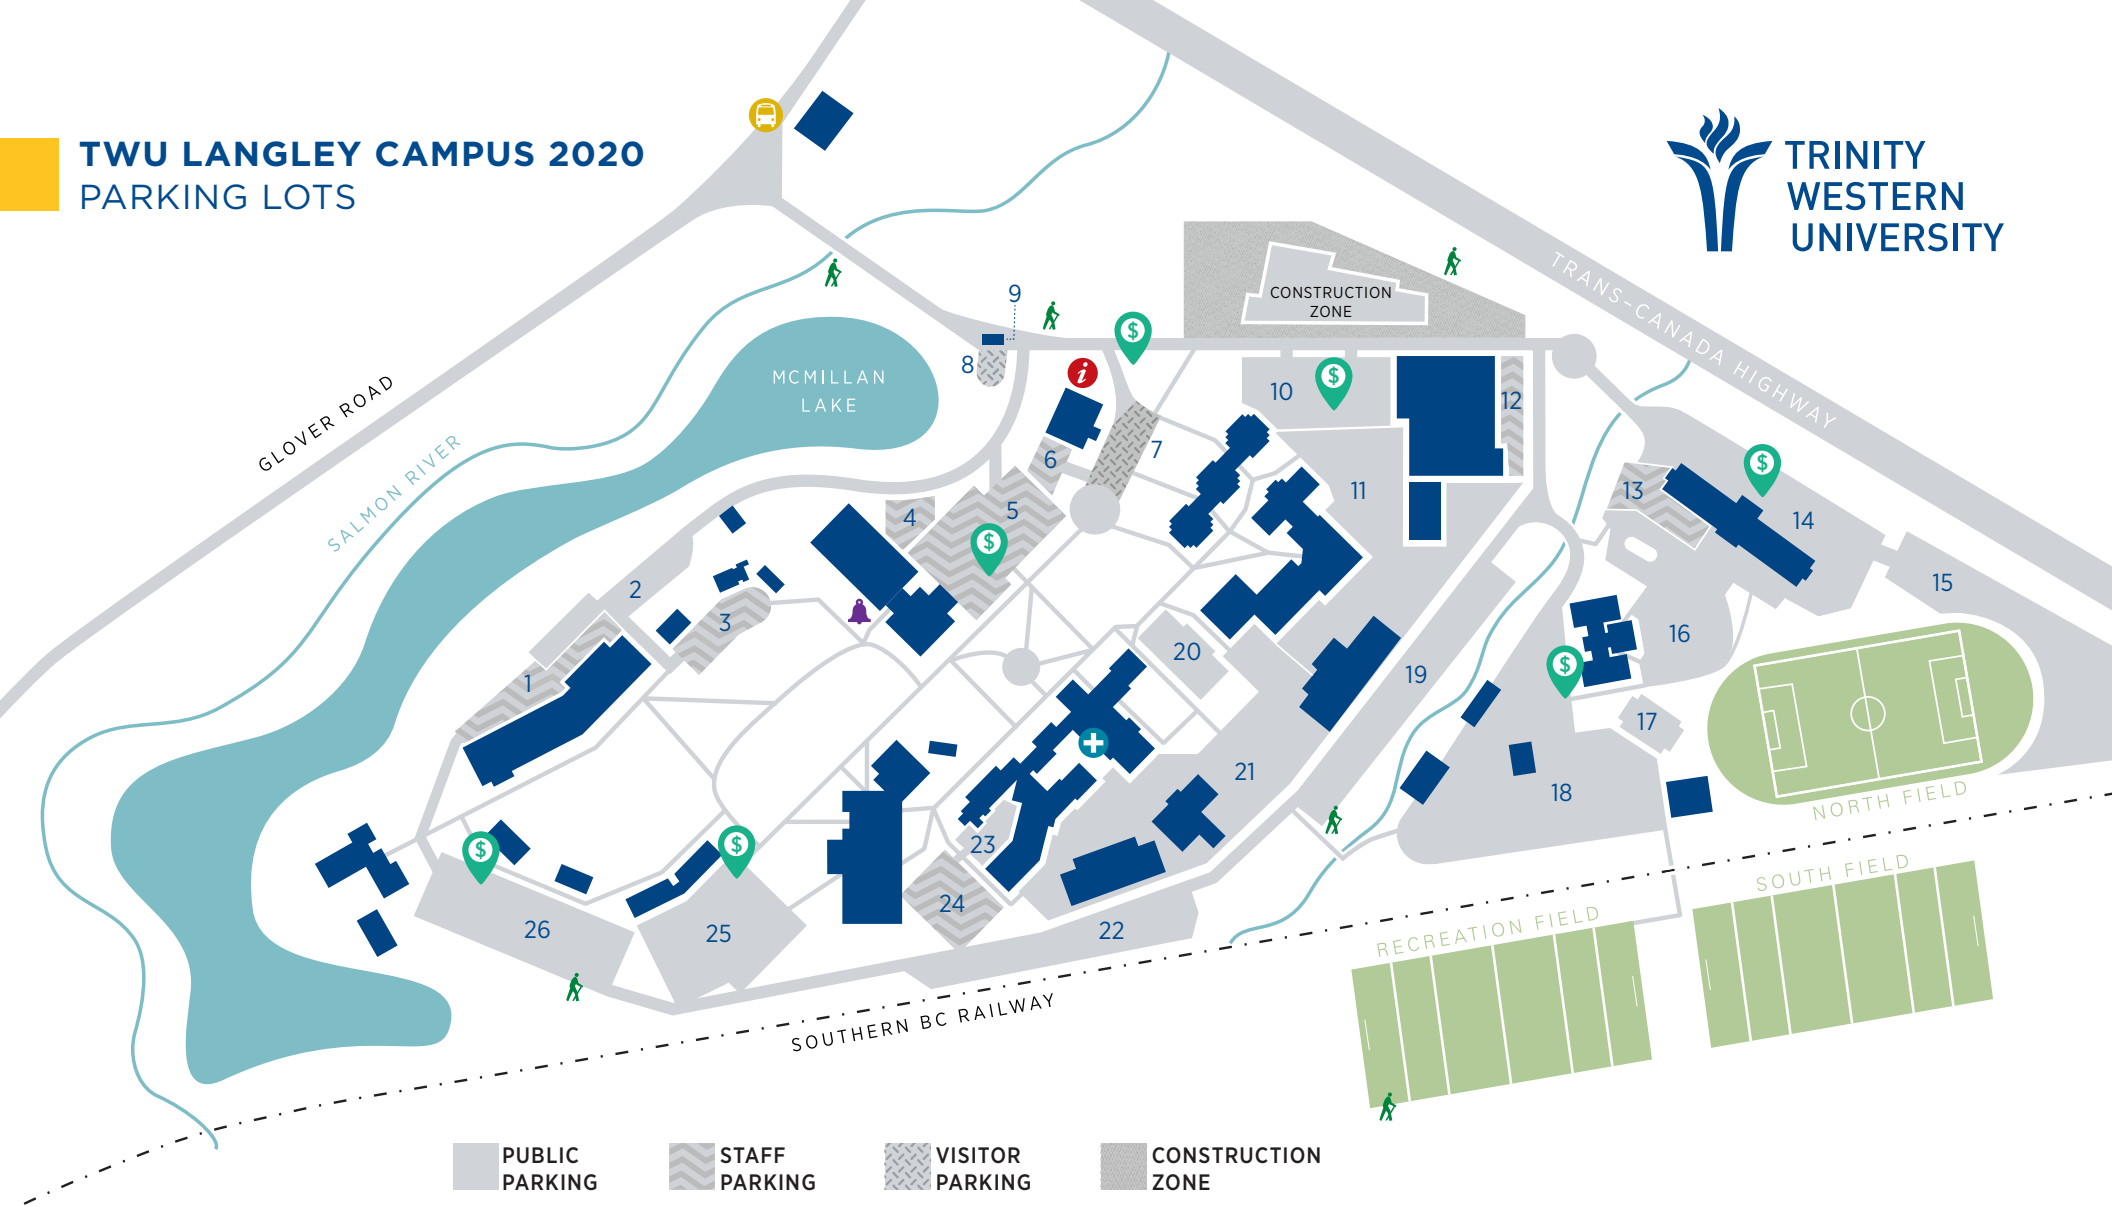

TWU LANGLEY CAMPUS 2020 PARKING LOTS

- PUBLIC PARKING
- STAFF PARKING
- VISITOR PARKING
- CONSTRUCTION ZONE

LOCATIONS AND PARKING STALLS:

- 1. Neufeld Science Centre West: **46**
- 2. Neufeld Science Centre East: **17**
- 3. Seal Kap House: **31**
- 4. RSC Shipping: **8**
- 5. Underground: **48**
- 6. Lower Mattson: **15**
- 7. Upper Mattson: **31**

- 8. Welcome Centre A: **3**
- 9. Welcome Centre B: **2**
- 10. McMillan/Gym: **78**
- 11. Fraser and Skidmore: **158**
- 12. Gym East: **16**
- 13. N.W.B. West: **28**
- 14. N.W.B. East: **122**

- 15. Northeast Overflow Lot: **62**
- 16. Northwest/Fosmark: **66**
- 17. CANIL Underground: **19**
- 18. Fosmark/CANIL/Field House: **200**
- 19. Skidmore Back Road: **48**
- 20. Robson Underground: **25**
- 21. Jacobson/Douglas/Facilities: **107**

- 22. Jacobson Hall Rear Lot: **47**
- 23. Douglas West: **21**
- 24. R.N.T.: **50**
- 25. Music: **115**
- 26. Strombeck: **155**

- PARKING METER
- CAMPUS INFORMATION
- BELL TOWER
- BUS STOP
- WELLNESS CENTRE
- TRAIL ENTRANCE