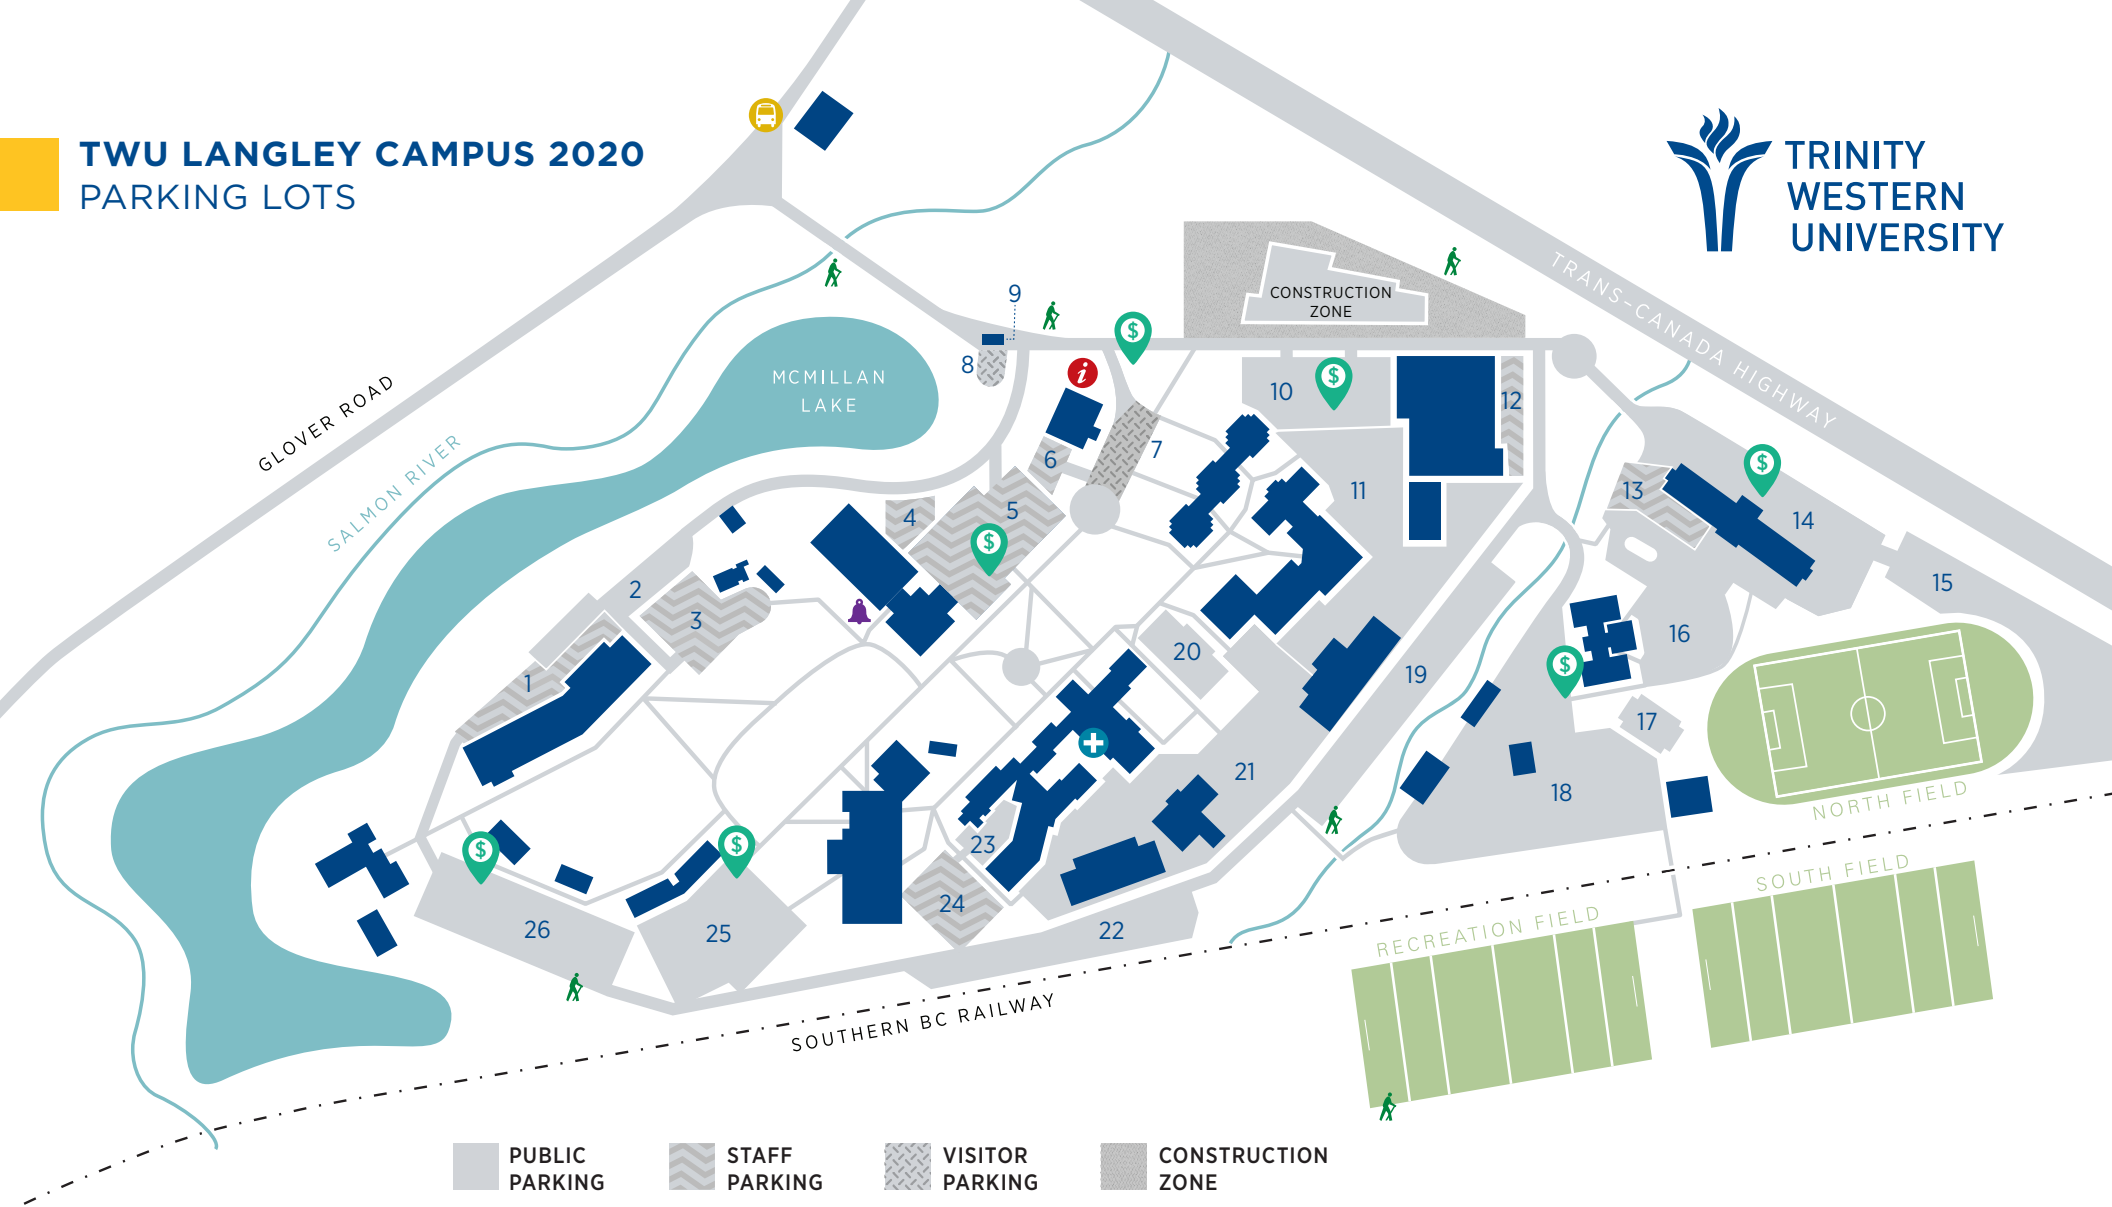

TWU LANGLEY CAMPUS 2020 PARKING LOTS

- PUBLIC PARKING
- STAFF PARKING
- VISITOR PARKING
- CONSTRUCTION ZONE

LOCATIONS AND PARKING STALLS:

- | | | | |
|---|-------------------------------------|---|---------------------------------------|
| 1. Neufeld Science Centre West: 46 | 8. Welcome Centre A: 3 | 15. Northeast Overflow Lot: 62 | 22. Jacobson Hall Rear Lot: 47 |
| 2. Neufeld Science Centre East: 17 | 9. Welcome Centre B: 2 | 16. Northwest/Fosmark: 66 | 23. Douglas West: 21 |
| 3. Seal Kap House: 43 | 10. McMillan/Gym: 78 | 17. CANIL Underground: 19 | 24. R.N.T.: 50 |
| 4. RSC Shipping: 8 | 11. Fraser and Skidmore: 158 | 18. Fosmark/CANIL/Field House: 200 | 25. Music: 115 |
| 5. Underground: 48 | 12. Gym East: 16 | 19. Skidmore Back Road: 48 | 26. Strombeck: 155 |
| 6. Lower Mattson: 15 | 13. N.W.B. West: 28 | 20. Robson Underground: 25 | |
| 7. Upper Mattson: 31 | 14. N.W.B. East: 122 | 21. Jacobson/Douglas/Facilities: 107 | |

- PARKING METER
- CAMPUS INFORMATION
- BELL TOWER
- BUS STOP
- WELLNESS CENTRE
- TRAIL ENTRANCE